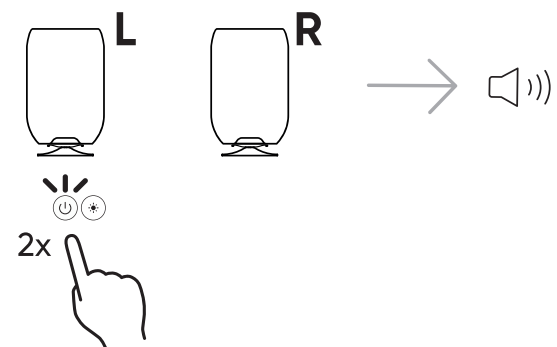

Pairing Mode

- ① L OFF R OFF
- ② L R
  3 sec 3 sec
- ③ L R
  2x
- ④ ON

Unpair