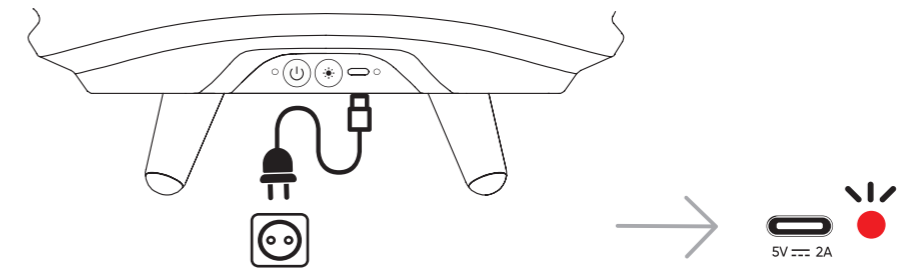

Power On/Off

Light Dimmer

Connect Bluetooth Device

Charging

Play Music

LED status

Light On/Off

Reset