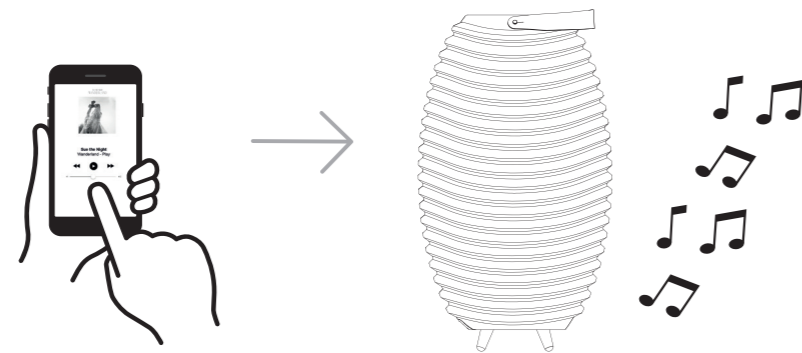

Light Dimmer

Connect Bluetooth Device

Charging

Play Music

LED status

Light On/Off

Reset