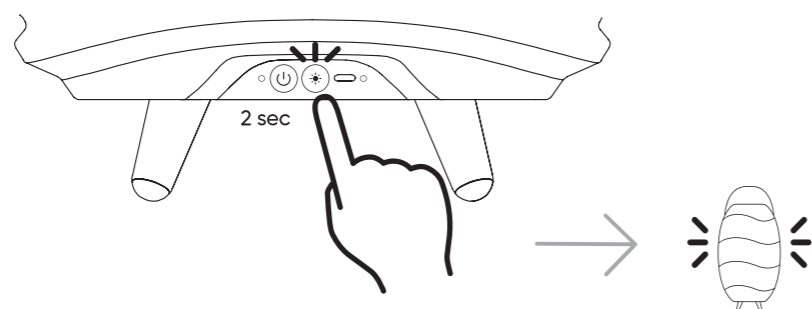

Light Dimmer

Connect Bluetooth Device

Charging

Play Music

LED status

Light On/Off

Reset