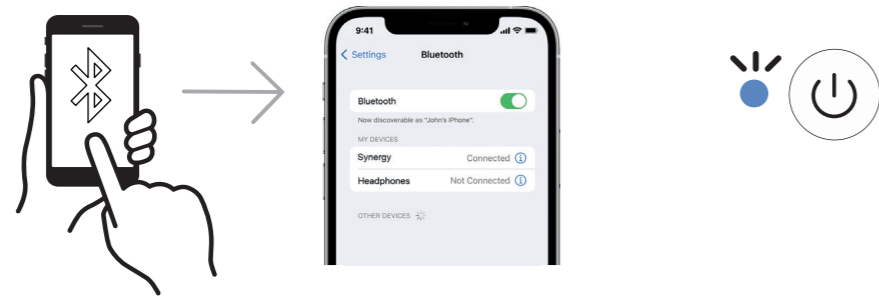

Connect Bluetooth Device